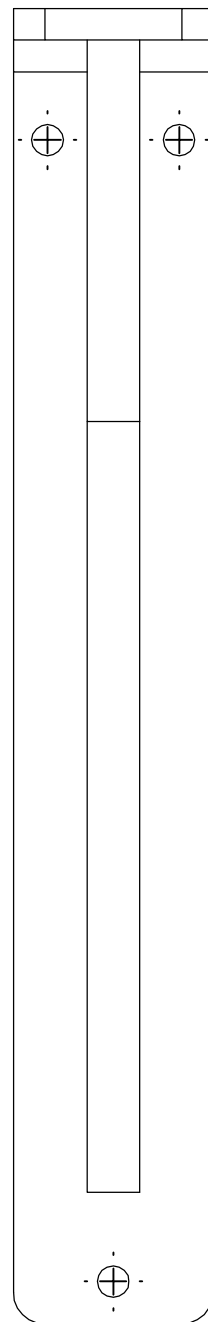

Width(W): 1 1/2"

Depth(D): 10"

Height(H): 12"

ITEM NUMBER: BKTM01X10X12SMI

1 1/2"W x 10"D x 12"H Miller Wrought Iron Bracket,
(Single center brace), Powder Coated Black

P:866.607.0453 / F: 866.591.3143
2300 W. Main St. / Clarksville, TX 75426
sales@ekenamillwork.com / www.ekenamillwork.com

EKENA
MILLWORK